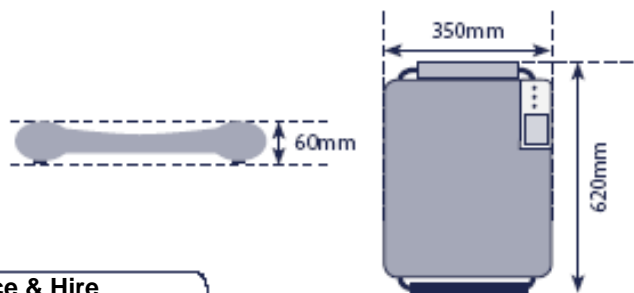

Physical Dimensions (mm)

Distributed by:

**Able Scale Service & Hire
(QLD) Pty Ltd
5/1 Elayne St
UNDERWOOD QLD 4119
P 07 3208 8382
F 07 3208 4404**

Established in 1976